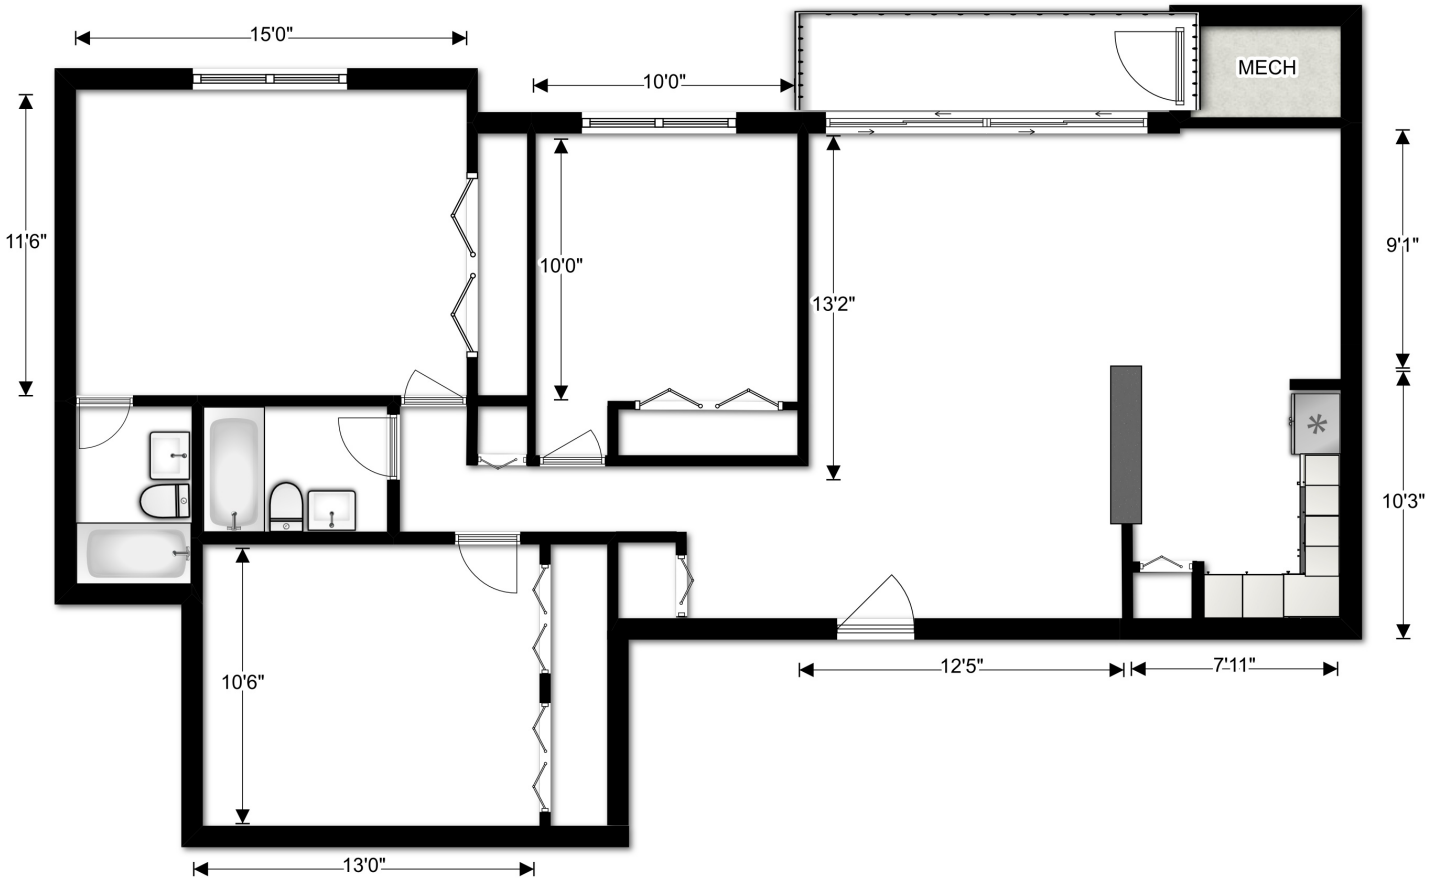

SILVER SPRING HOUSE APARTMENTS

THREE BEDROOM APARTMENTS

1,100 sq. ft.

Three Bedroom / Two Bath Floorplan

THREE BEDROOM APARTMENT

For pricing visit us online at:
silverspringhouse.com or call

301-812-4469

Service & Other Assistance Animals Welcome

All measurements and square footages are approximate. Room sizes may vary.

Call Us: 301-812-4469 | **Email Us:** info@silverspringhouse.com

Office Hours: Monday - Friday 9:00 am - 6:00 pm

1st Saturday of the month 9:00 am - 6:00 pm | **Sunday** by appointment only