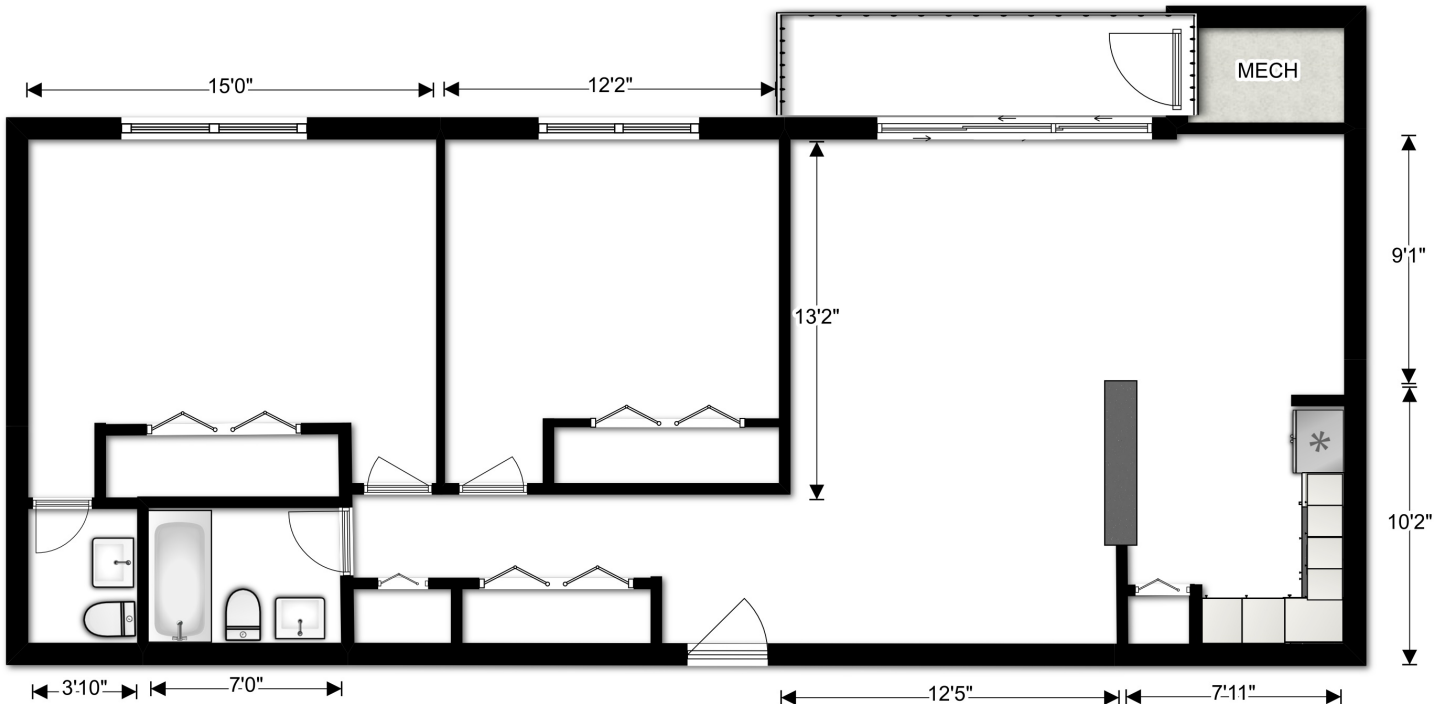

SILVER SPRING HOUSE APARTMENTS

TWO BEDROOM APARTMENTS

900 - 969 sq. ft.

Two Bedroom / One and a Half Bath Floorplan

TWO BEDROOM APARTMENT

For pricing visit us online at:
silverspringhouse.com or call

301-812-4469

Service & Other Assistance Animals Welcome

All measurements and square footages are approximate. Room sizes may vary.

Call Us: 301-812-4469 | Email Us: info@silverspringhouse.com

Office Hours: Monday - Friday 9:00 am - 6:00 pm