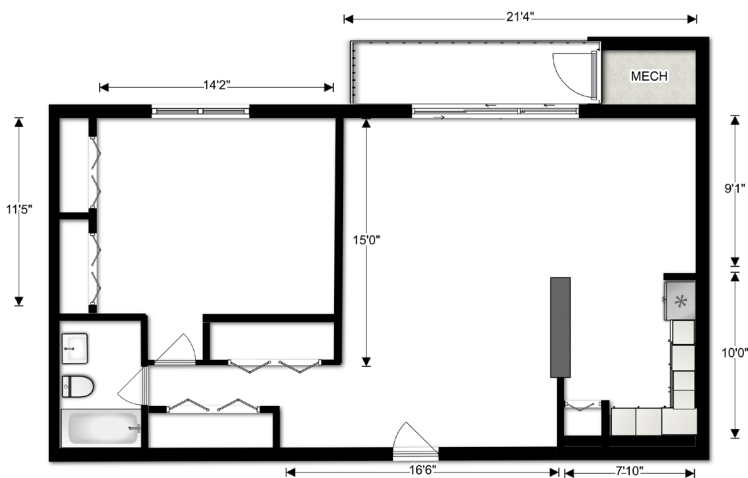

SILVER SPRING HOUSE APARTMENTS

ONE BEDROOM APARTMENTS

790 - 812 sq. ft.

One Bedroom / One Bath Floorplan

One Bedroom / One Bath Floorplan

ONE BEDROOM APARTMENT

For pricing visit us online at:
silverspringhouse.com or call