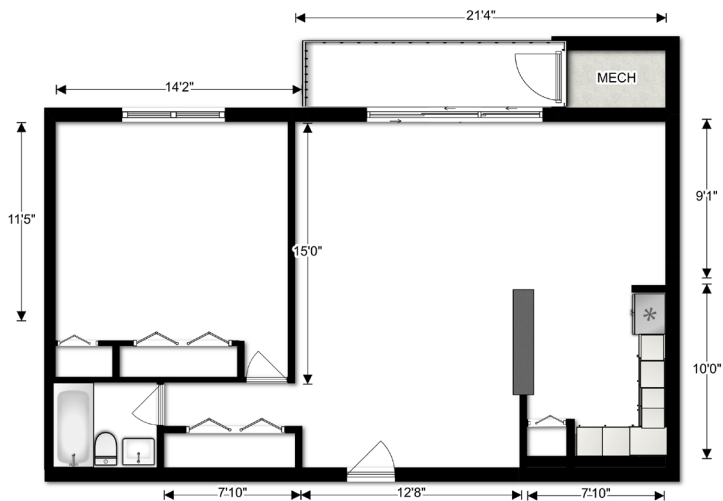

SILVER SPRING HOUSE APARTMENTS

ONE BEDROOM APARTMENTS

790 - 812 sq. ft.

One Bedroom / One Bath Floorplan

One Bedroom / One Bath Floorplan

ONE BEDROOM APARTMENT

For pricing visit us online at:
silverspringhouse.com or call